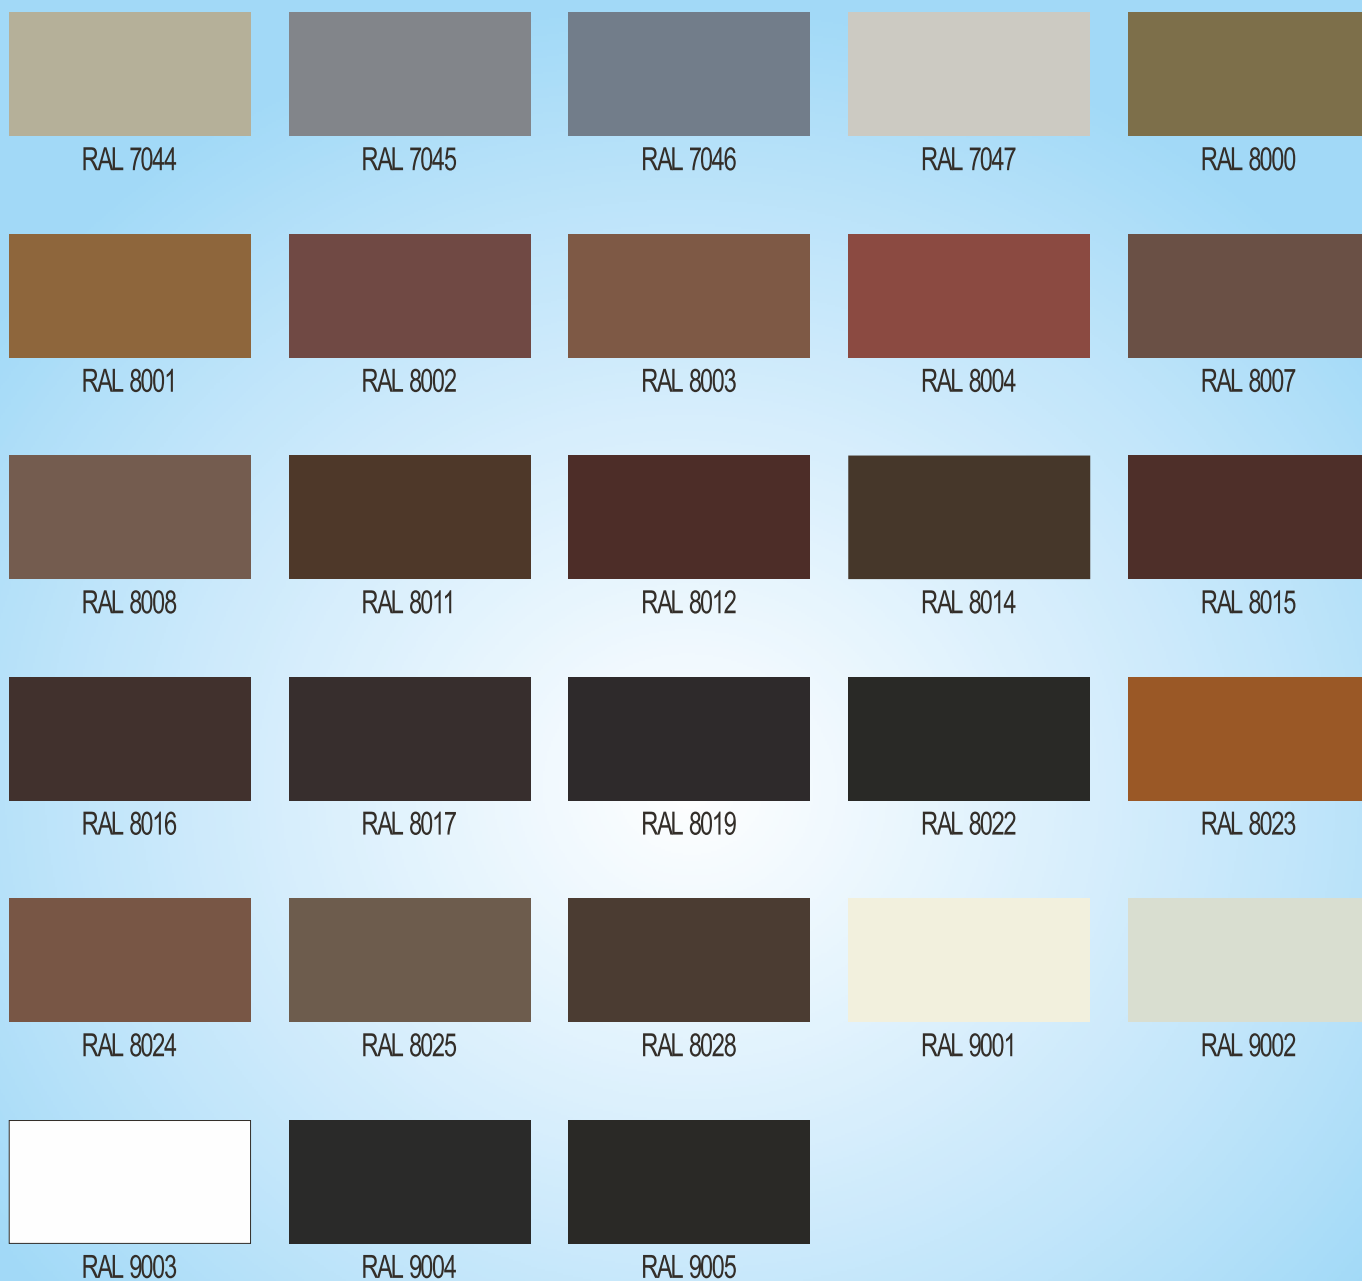

RAL 7004

RAL 7005

RAL 7006

RAL 7008

RAL 7009

RAL 7010

RAL 7011

RAL 7012

RAL 7013

RAL 7015

RAL 7016

RAL 7021

RAL 7022

RAL 7023

RAL 7024

RAL 7026

RAL 7030

RAL 7031

RAL 7032

RAL 7033

RAL 7034

RAL 7035

RAL 7036

RAL 7037

RAL 7038

RAL 7039

RAL 7040

RAL 7042

RAL 7043

RAL COLOURS

Colours are for illustration purposes only. The colors you see depend on the characteristics of your device. Therefore, we cannot guarantee that your monitor, phone, tablet, or other electronic device displays the colors with complete accuracy. Please note that this is only a selection of our basic colors. In addition to the ones shown, we also offer the full range of RAL colors – available in gloss, matte, textured finishes, and other special effects.